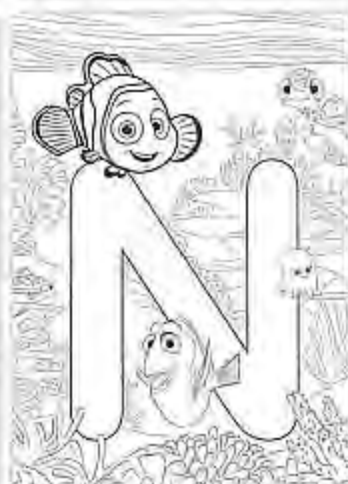

A black and white line drawing of Miguel from Disney Pixar's movie 'Coco'. He is a young boy with short hair, wearing a hoodie and pants, holding a guitar. The guitar has a decorative pattern on its body. The entire illustration is framed by a decorative border with floral and scrollwork motifs.

MIGUEL

Disney PIXAR
COCO

Aladdin

Walt Disney
Bambi

Disney · PIXAR
**FINDING
DORY**

MARLIN, NEMO & DORY
COLORING PAGE

Disney • PIXAR
FINDING

NEMO

3D

SEA IT IN THEATERS ON SEPTEMBER 14TH

Disney

ZOOTOPIA

IN 3D MARCH 4

JUDY
HOPPS

Disney · PIXAR
ONWARD
NOW ON DIGITAL

BLAZEY

Disney
**Winnie
the
Pooh**

Disney
Family
FAMILY.DISNEY.COM