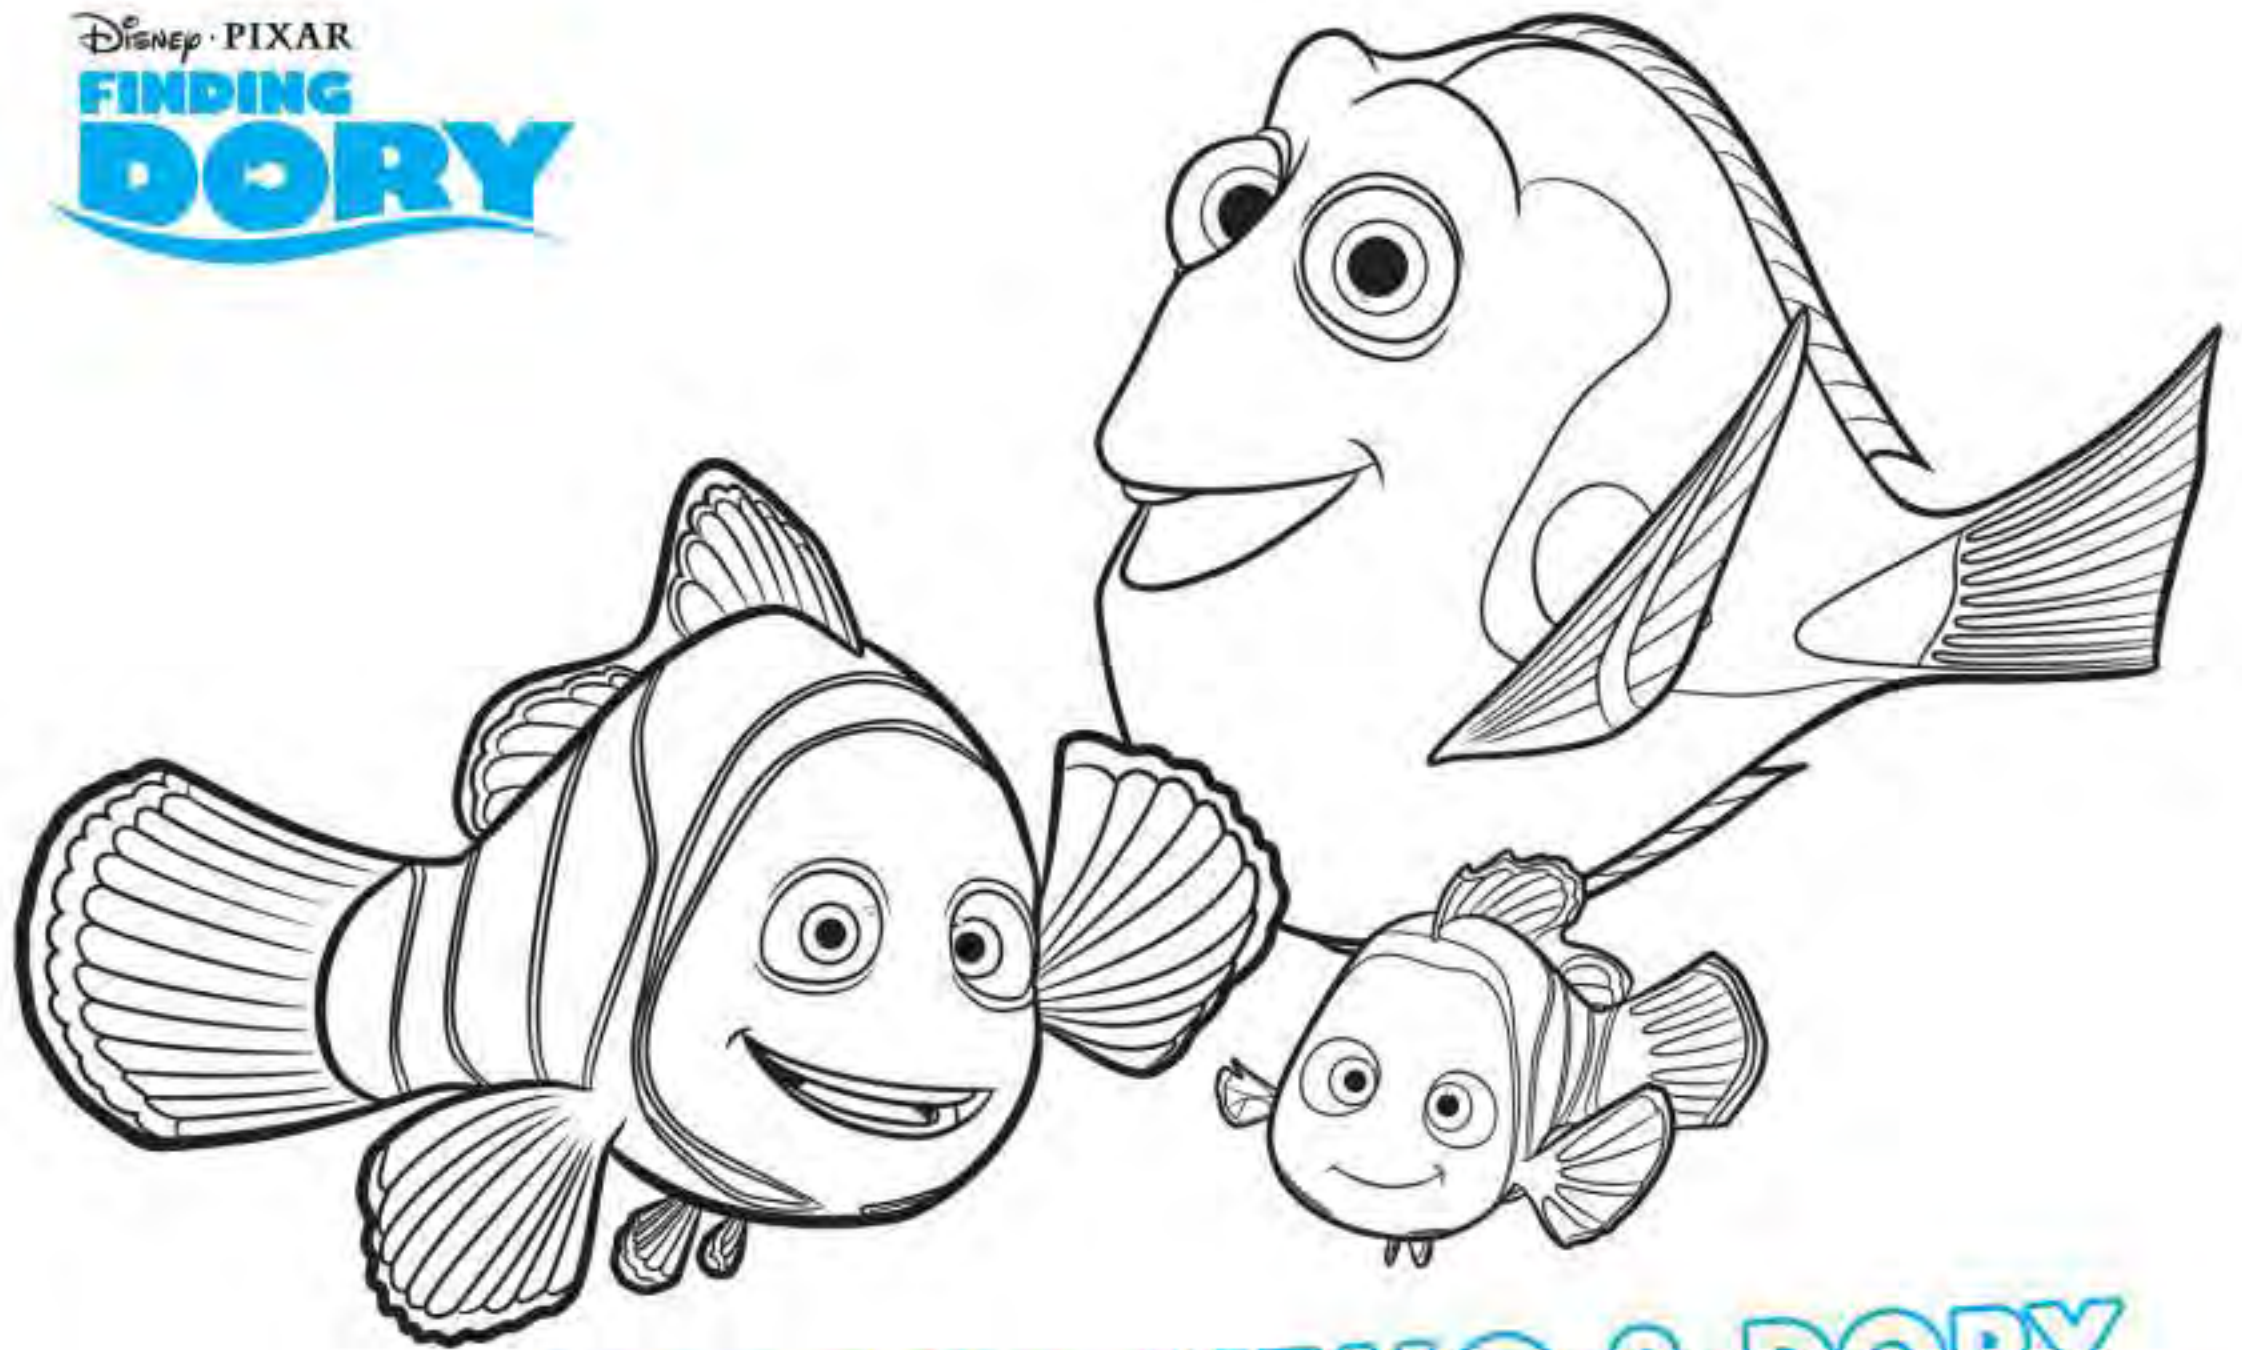

A black and white line drawing of Miguel from Disney Pixar's movie 'Coco'. He is a young boy with short hair, wearing a hoodie and pants, holding a guitar. The guitar has a decorative pattern on its body. The entire illustration is framed by a decorative border with floral and scrollwork motifs.

MIGUEL

Disney PIXAR
COCO

Aladdin

Walt Disney
Bambi

Disney · PIXAR
**FINDING
DORY**

MARLIN, NEMO & DORY
COLORING PAGE

Disney • PIXAR
FINDING

NEMO

3D

SEA IT IN THEATERS ON SEPTEMBER 14TH

Disney

ZOOTOPIA

IN 3D MARCH 4

JUDY
HOPPS

Disney · PIXAR
ONWARD
NOW ON DIGITAL

BLAZEY