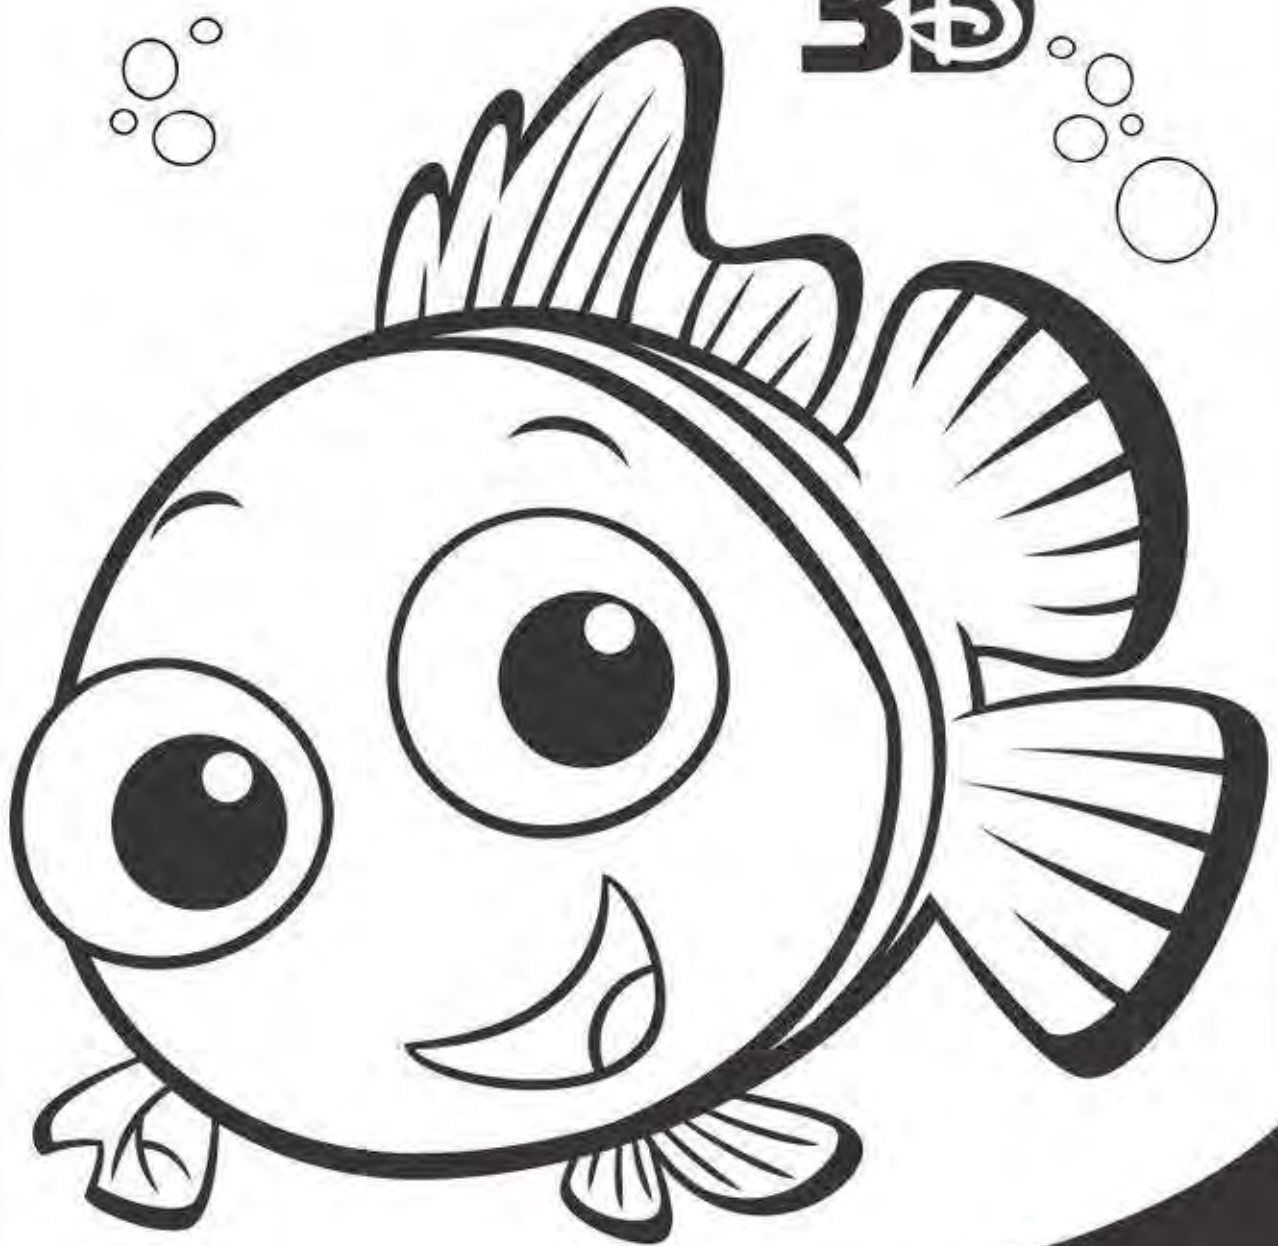

Disney • PIXAR
FINDING

NEMO

3D

SEA IT IN THEATERS ON SEPTEMBER 14TH